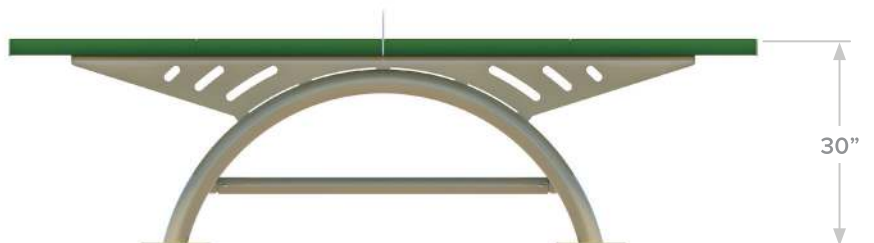

### PC 4450

Our table tennis table offers the very best in stability and durability, standing up to the most energetic of play. With a stylish design, heavy duty frame, and metal net, this table looks great in any outdoor setting!

Size: 108" x 60" (2.7m x 1.5m)

Height: 30" (0.8m)

Top View

Side View

A PLAYCORE Company

1-800-333-8519

[www.playcraftsystems.com](http://www.playcraftsystems.com)