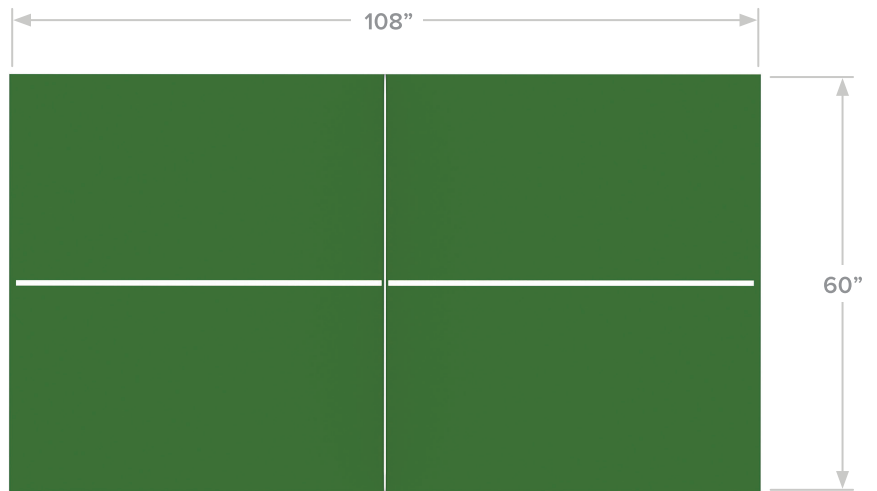

TABLE TENNIS TABLE

PC 4450

Our table tennis table offers the very best in stability and durability, standing up to the most energetic of play. With a stylish design, heavy duty frame, and metal net, this table looks great in any outdoor setting!

Size: 108" x 60" (2.7m x 1.5m)
Height: 30" (0.8m)

Top View

Side View

A PLAYCORE Company

1-800-333-8519

www.playcraftsystems.com