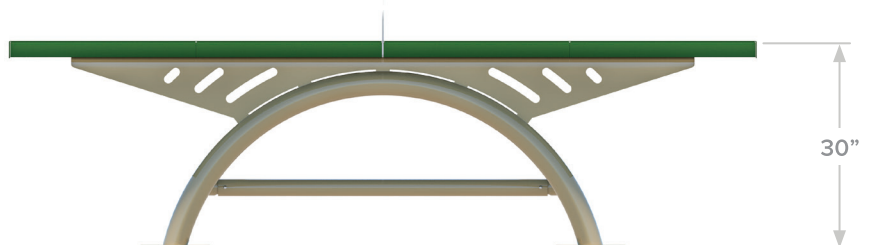

TABLE TENNIS TABLE

PC 4450

Our table tennis table offers the very best in stability and durability, standing up to the most energetic of play. With a stylish design, heavy duty frame, and metal net, this table looks great in any outdoor setting!

Size: 108" x 60" (2.7m x 1.5m)
Height: 30" (0.8m)

Top View

Side View

A PLAYCORE Company

1-800-333-8519

www.playcraftsystems.com